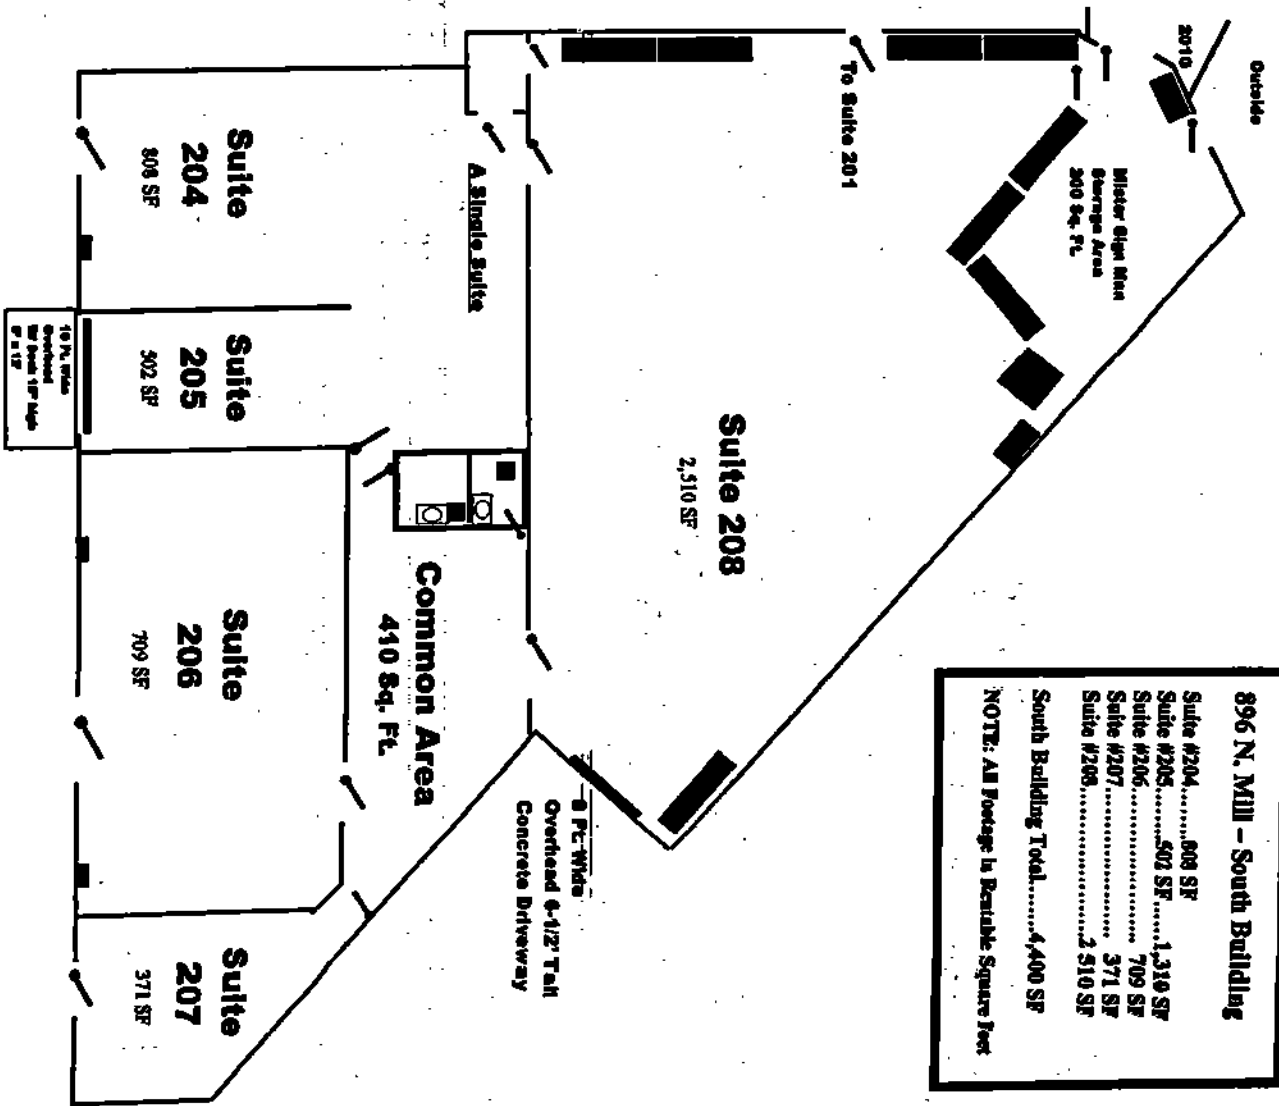

896 North Mill Street

NORTH BUILDING

896 N. Mill - South Building	
Suite #204.....	608 SF
Suite #205.....	502 SF
Suite #206.....	1,310 SF
Suite #207.....	709 SF
Suite #208.....	371 SF
Suite #209.....	2,510 SF
South Building Total.....	4,400 SF

NOTE: All Footage is Rentable Square Feet

NOTE: All Footage is Rentable Square Feet
Not to scale!