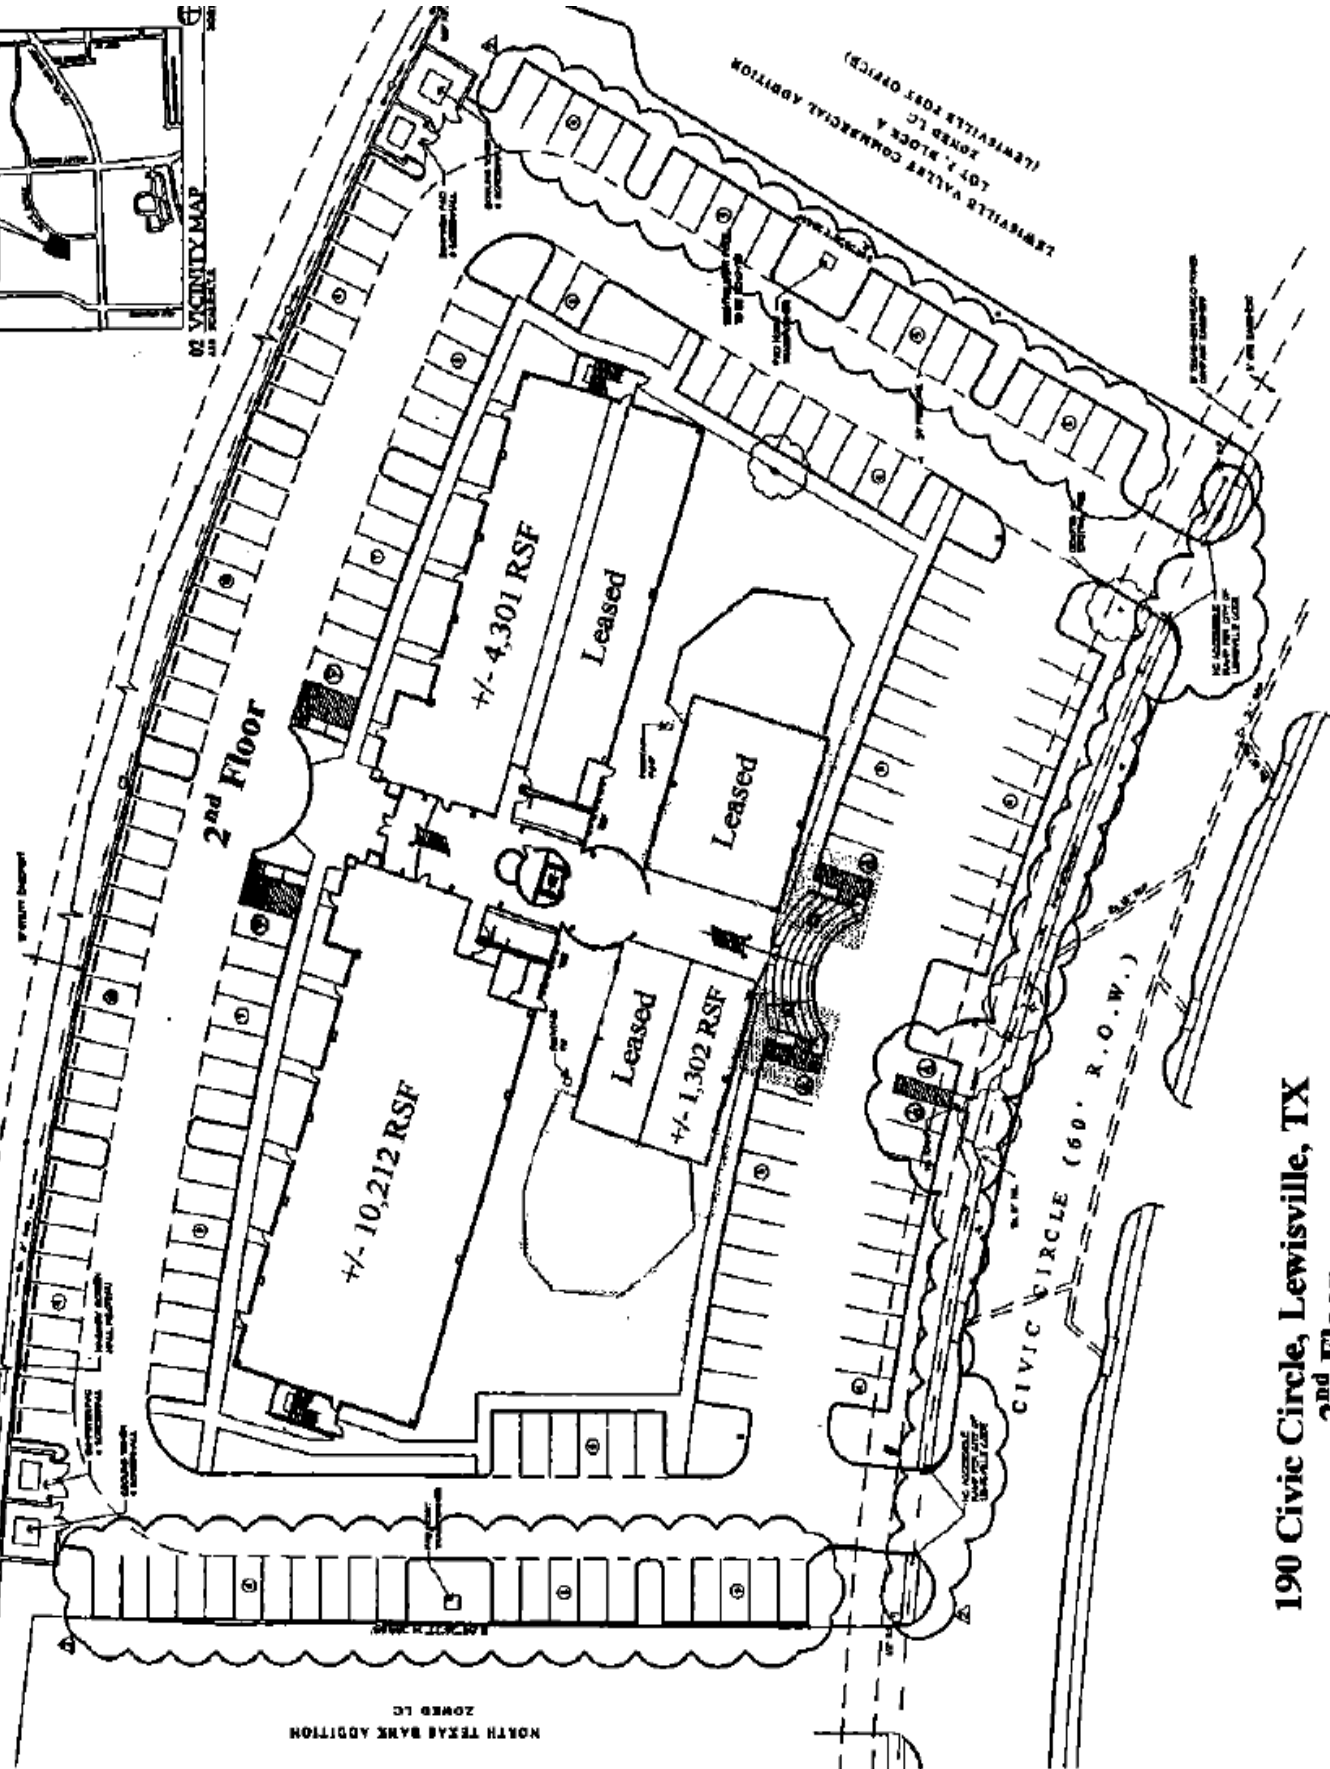

ARBORE VALLEY ADDITION  
ZONED MF1

2<sup>nd</sup> FLOOR

+/- 10,212 RSF

+/- 4,301 RSF

+/- 1,302 RSF

Leased

Leased

Leased

190 Civic Circle, Lewisville, TX  
2<sup>nd</sup> Floor