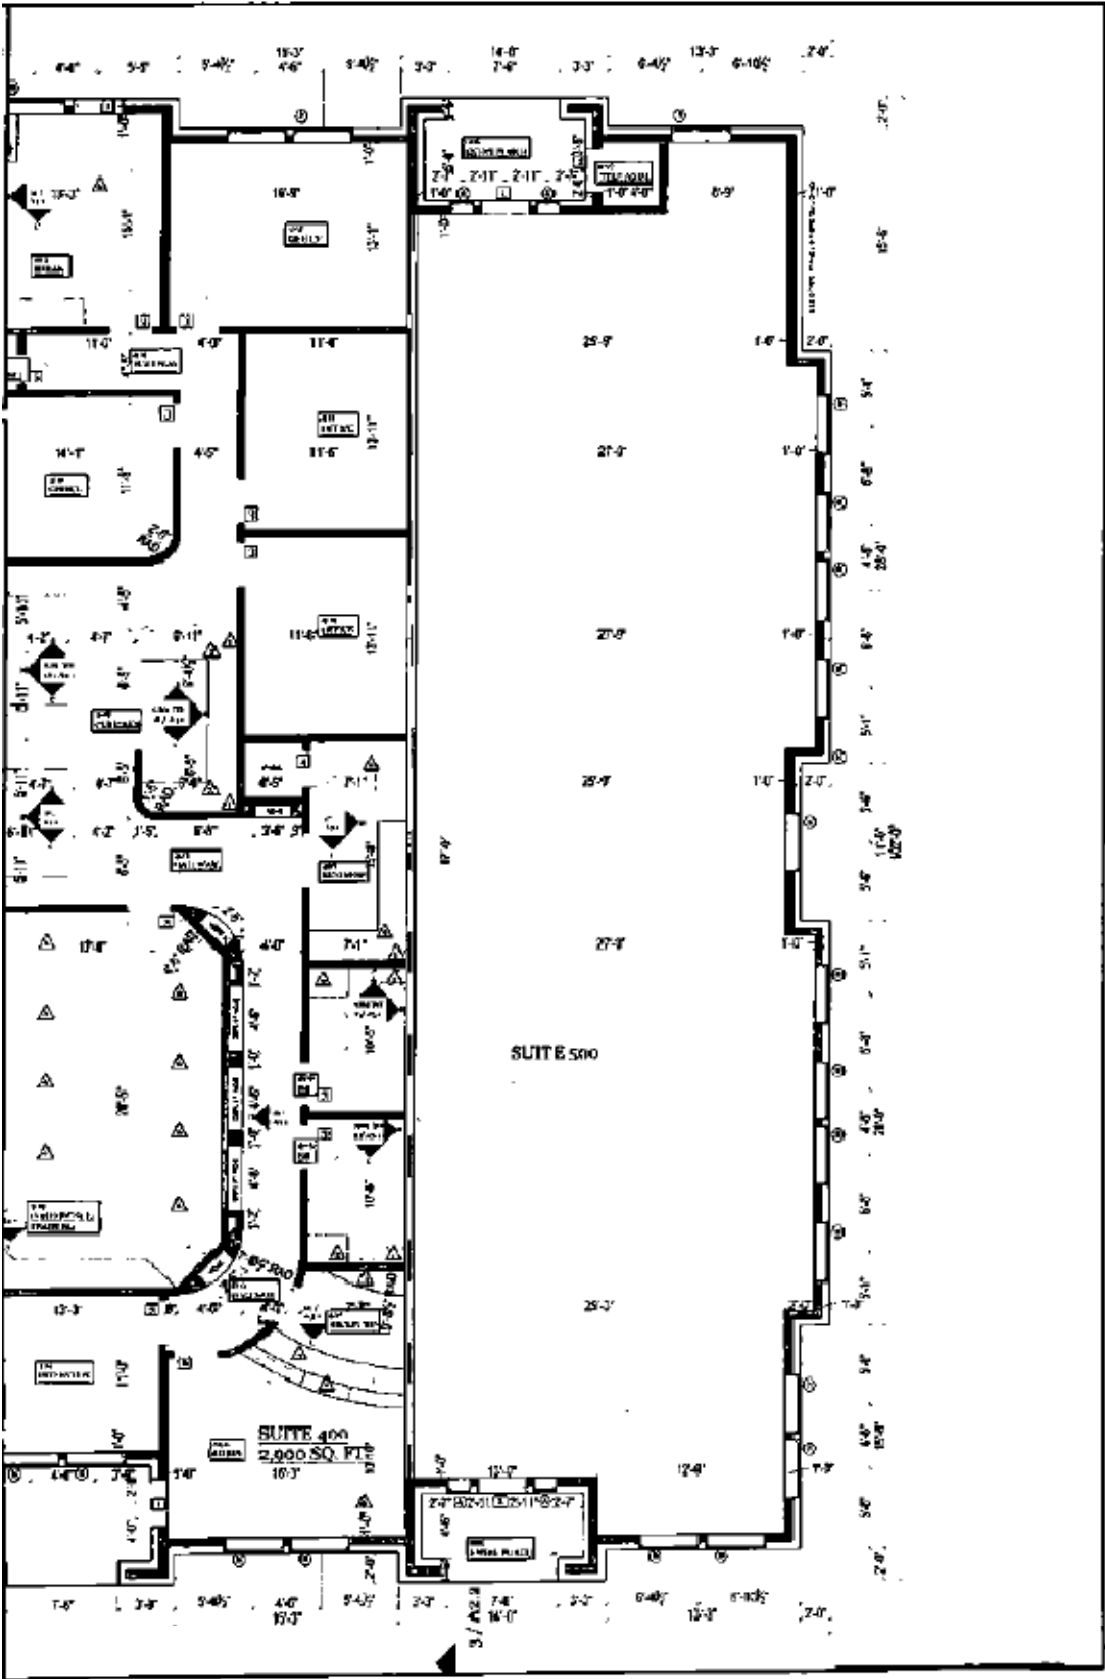

4401 Long Prairie Road

Flower Mound, TX