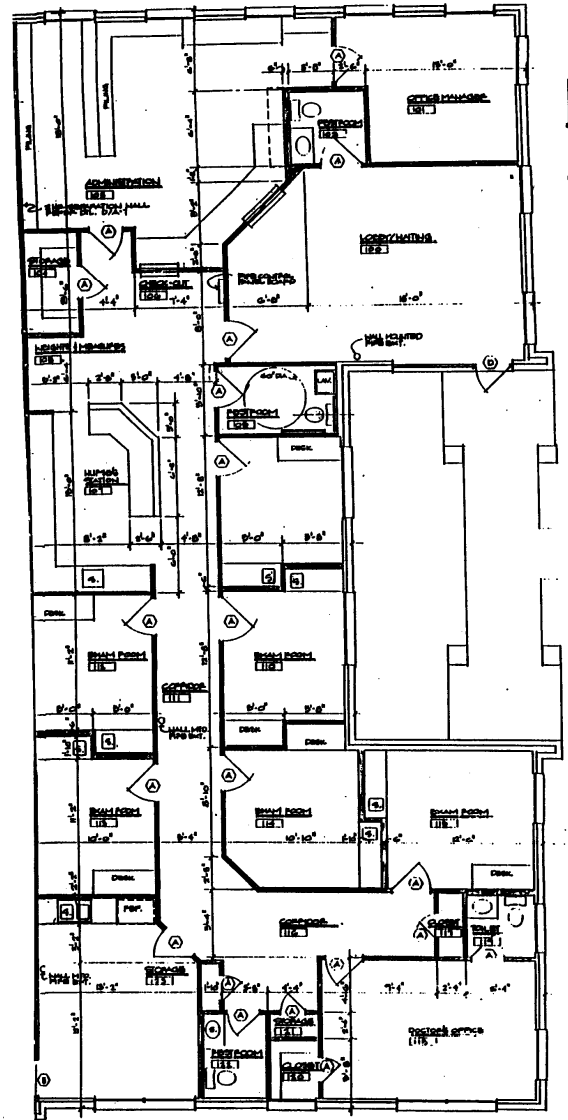

**Suite 200: 4,230 SF**

**Suite 100: 3,270 SF**

**3200 Long Prairie Rd., Flower Mound, TX**