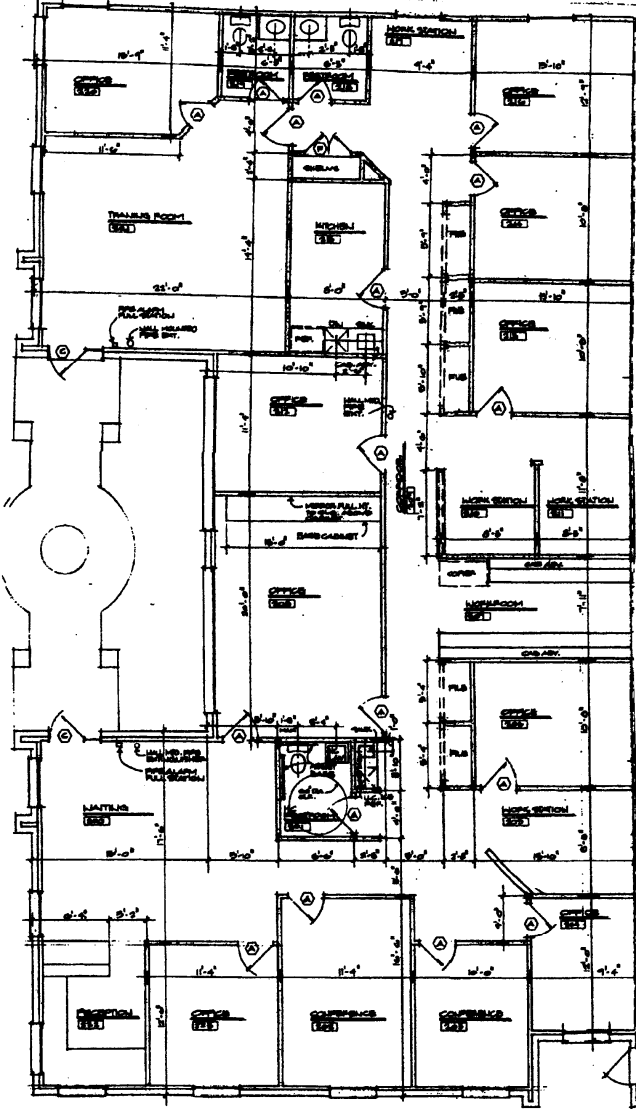

**Suite 200: 4,230 SF**

**3200 Long Prairie Rd., Flower Mound, TX**