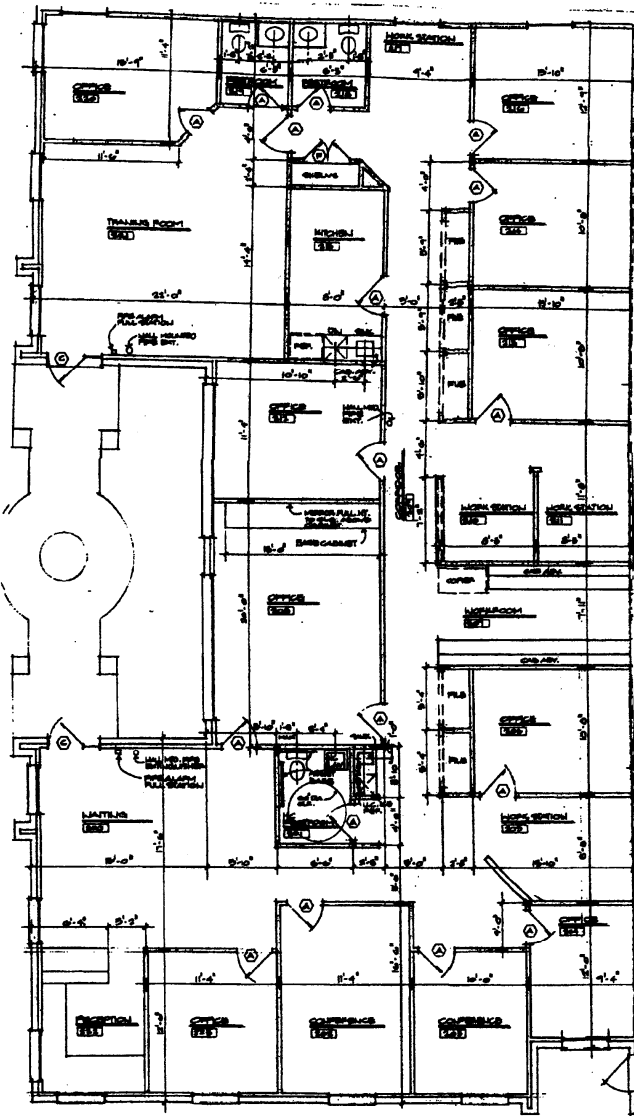

**Suite 200: 4,230 SF**

**Suite 100: 3,270 SF**

**3200 Long Prairie Rd., Flower Mound, TX**